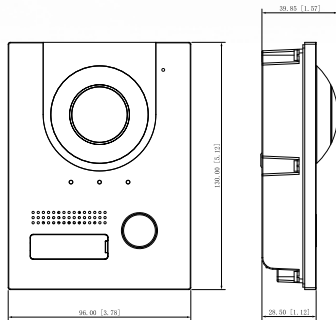

Intercom IP

IP Villa Door Station

- 2MP CMOS camera
- Mechanical button
- Night vision & voice indicator
- 160° angle of view
- Group call
- Aluminium alloy plate
- IP55&IK07
- Surface mounted and flush mounted
- Support standard PoE

IP Indoor Monitor

- IPC surveillance
- Alarm integration
- High performance
- Embedded 8GB SD card
- Support standard PoE

Technical Specification

Model	DHI-VTO2402F-B
-------	----------------

System Parameter

Host Processor	Embedded processor
Camera	CMOS Low Illumination 2MP HD Colorful
Angle of View	H:160°
Focal Length	2 mm
WDR	Support
Noise Reduction	Noise suppression and echo cancellation
Video Encoding	H.264
Frame Rate	PAL:25 fps
Audio Encoding	G.711 U
Video Bit Rate	256 K to 2 M
Light Compensation	IR Supplement

Port

RS-485 Port	1
Alarm Output/Input	1/1
Lock Control	1 set
Door Status Detection	1 set
Eoc	1 set
Exit Button	1
Tamper Switch	1 set
Network Interface	1
Power Output	12V/100mA